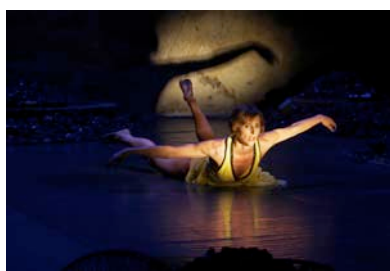

- (13) Takehito Koganezawa *Graffiti of Velocity* 2008 Installation view: Kanagawa Prefecutural Gallery Photo : Misaki Sato
  (14) Cyprien Gaillard *Desniansky Raion* 2007
  (15) Aiko Miyanaga *color of silence (clock)* 2009
  (16) Lieko Shiga *Dominique" from CANARY Series* 2007
  (17) Firoz Mahmud *Halcyon Tarp* 9th Sharjah Art Biennale 2009 Sharjah Art Museum,/ UAE
  (18) TOCHKA *PIKAPIKA* 2007
  (19) KOSUGE1-16 *Drawing for Choja-Machi District project* 2009
  (20) Yusuke Asai *Masking Plant* 2008, Osaka / Photo : Anan
  (21) Kouheita Saito *ART-kun · LOVE-chi* 2008-09

■ Reference images of Theatrical Performances ■

<Produced & Invited performances>

(a)